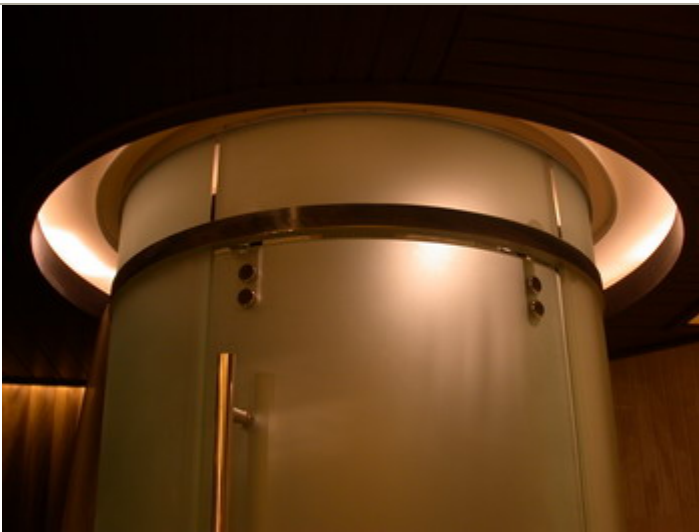

Custom Made Shower Enclosure
by
Shower Master and DDSV Concept

Grand Millennium Hotel
Sukhumvit 21